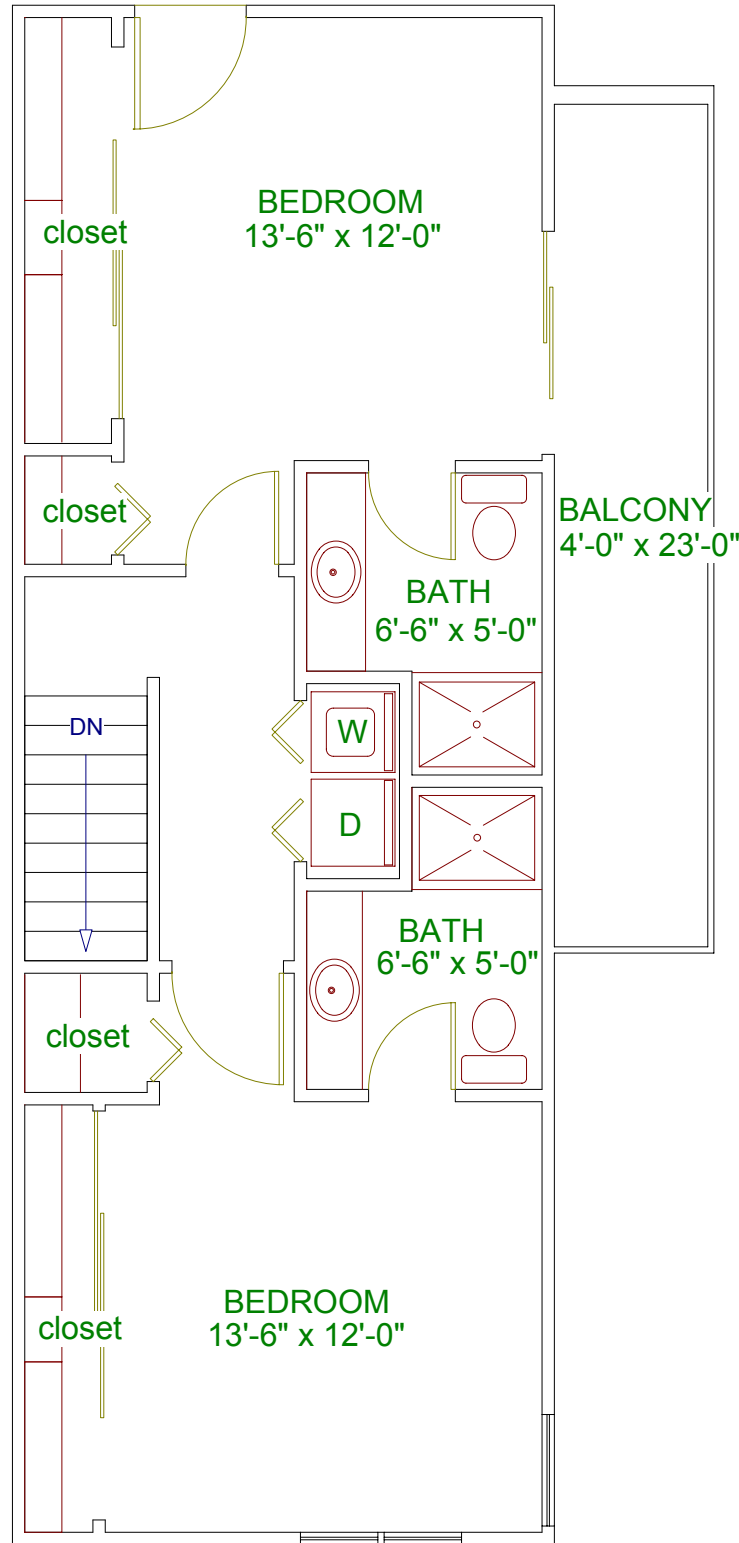

1st Floor

2nd Floor

Amber Abodements

2 Bedroom + 2 1/2 Bath MAISONETTE

1050 sq ft

116, 122, 136

U7

070201