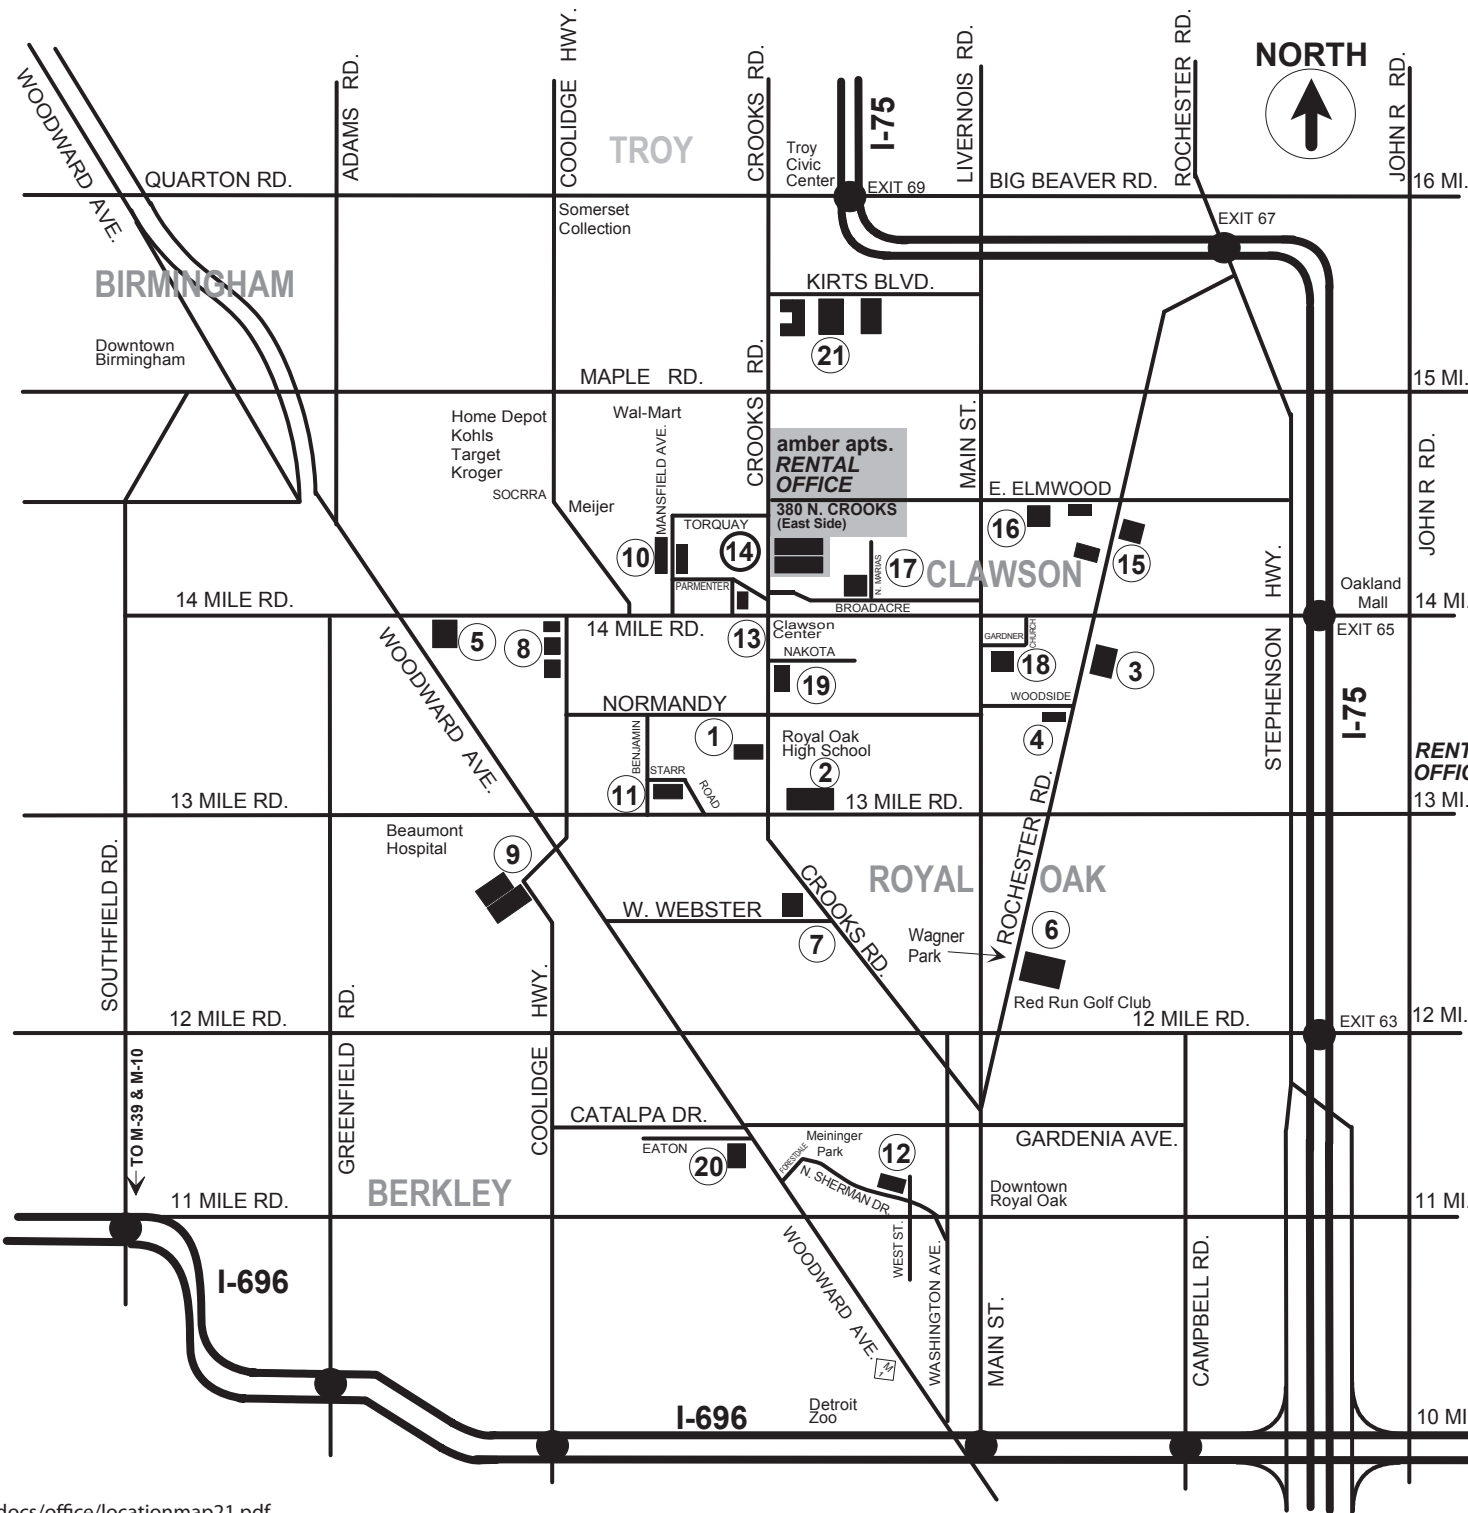

# location map of amber apartments

- ① amber's The Vines \*#
- ② Amber Green Apartments \*
- ③ Amber Grove Apartments \*
- ④ amber's Woodside Townhouses \*
- ⑤ Amber Townhouses \*  
Amber Townhomes \*
- ⑥ amber's Red Run Apartments \*#
- ⑦ amber's Town Dwellings \*
- ⑧ Amber Oak Apartments \*  
Amber Oak Townhomes \*#
- ⑨ Amber Court Apartments \*
- ⑩ amber's Mansfield Apartments \*
- ⑪ amber's Starr Apartments \*
- ⑫ Amber Crossing Townhomes  
and Lofts (Downtown Royal Oak) \*#
- ⑬ Amber Corners Apts. and Lofts \*#
- ⑭ amber's Timber Lodges \*#  
amber's Timber Lodges - south \*#
- ⑮ Amber House Apts. and Townhomes  
Amber House West Apartments
- ⑯ Amber Elm Apts. and Townhouses  
Amber Elm East Apartments
- ⑰ amber's Broadacre Apartments \*
- ⑱ Amber Abodements \*#
- ⑲ Amber Square Townhomes \*
- ⑳ amber's Woodfire Lodges \*#
- ㉑ Amber Creek Apartments \*  
Amber Creek East Apartments \*#  
Amber Creek Village Apartments \*

\* CAT OK  
# DOG OK

amber properties company  
380 N. Crooks Rd. (N. of 14 Mile)  
Clawson, Michigan 48017

(248) 280-1700  
FAX (248) 280-1635

E-mail: [amber@amberoffice.com](mailto:amber@amberoffice.com)  
[www.amberapt.com](http://www.amberapt.com)