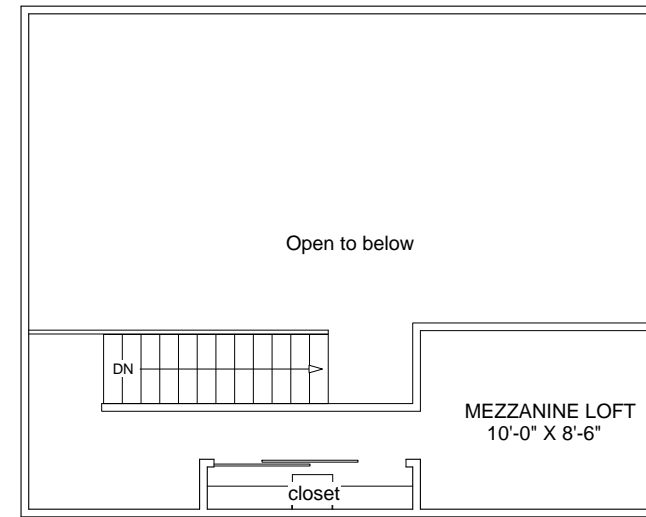

Entry level

Upper level

Loft level

## Amber Corners Apartments and Lofts

2 Bedroom + 3 Bath Loft Townhouse Terrace BELMONT

1,203 sq ft + 209 sq ft terrace