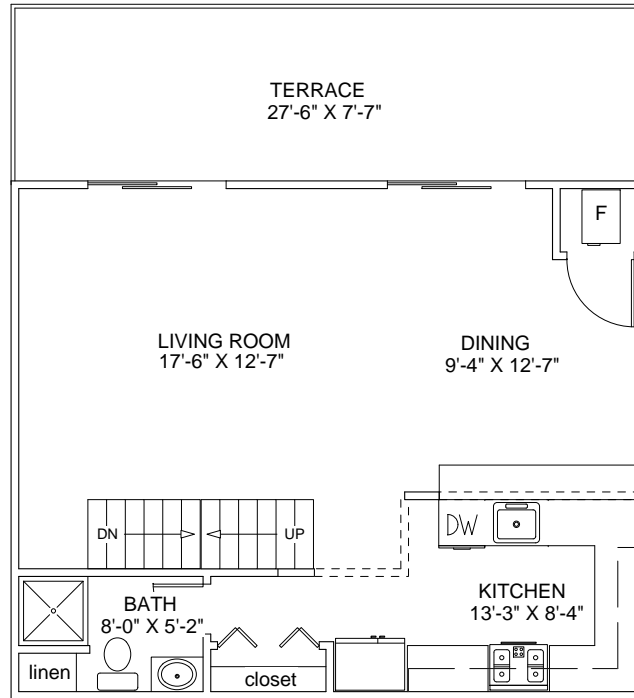

Entry level

Upper level

Loft level

## Amber Corners Apartments and Lofts

2 Bedroom + 3 Bath Loft Townhouse Terrace BELMONT

1,203 sq ft + 209 sq ft terrace

# 307, 311, 315, 319