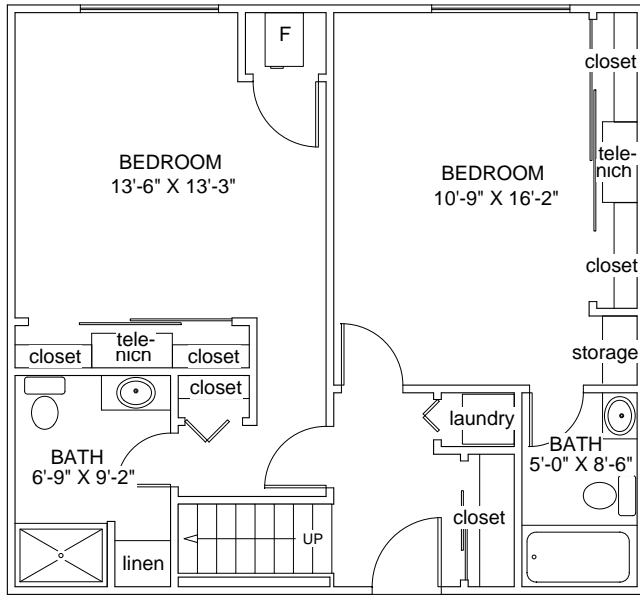

Entry level

Upper level

Loft level

## Amber Corners Apartments and Lofts

2 Bedroom + 3 Bath Loft Townhouse Terrace BELMONT

1,203 sq ft + 209 sq ft terrace

# 307, 311, 315, 319