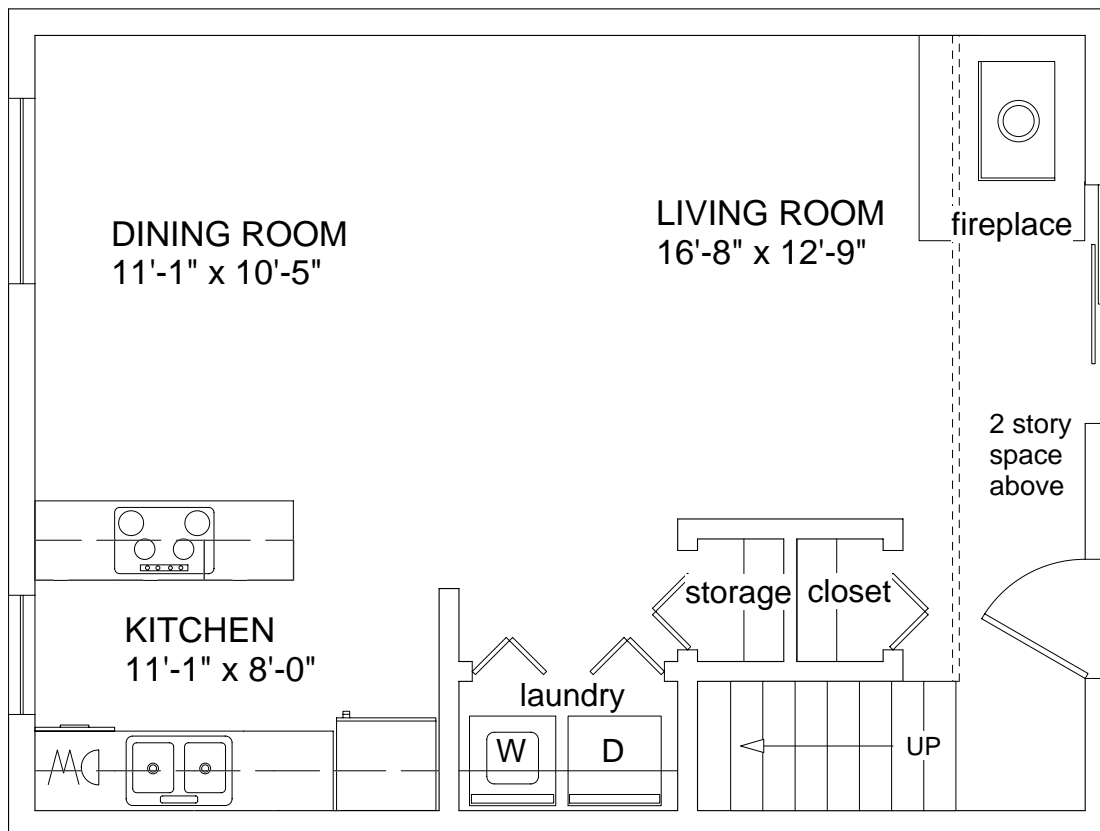

2nd Floor

1st Floor

amber's Town Dwellings
2 Bedroom TOWNHOUSE
 1095 sq ft
 #4

D6