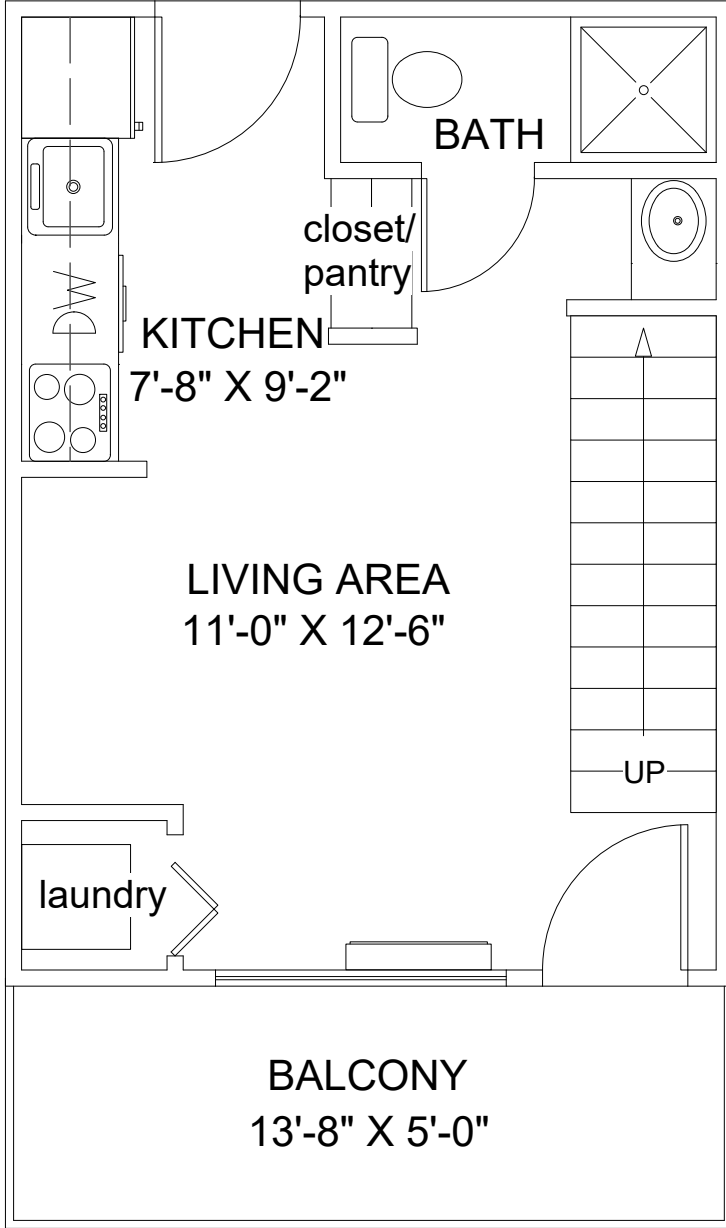

Entry Level

Loft Level

# Amber on 11 Studios and Lofts

0 Bedroom Studio Loft FLAT IRON

398 sq ft

1201 #301-310 & 312

# EL3

191015