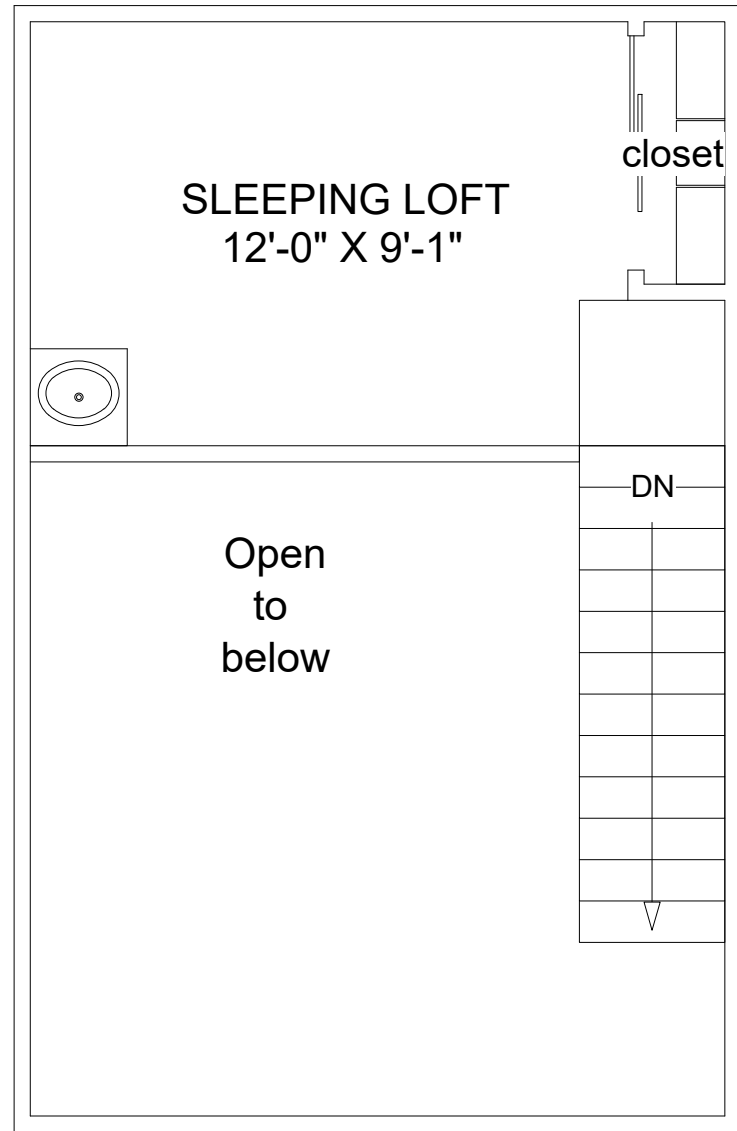

Entry Level

Loft Level

# Amber on 11 Studios and Lofts

0 Bedroom Studio Loft FLAT IRON

398 sq ft

1201 #301-310 & 312