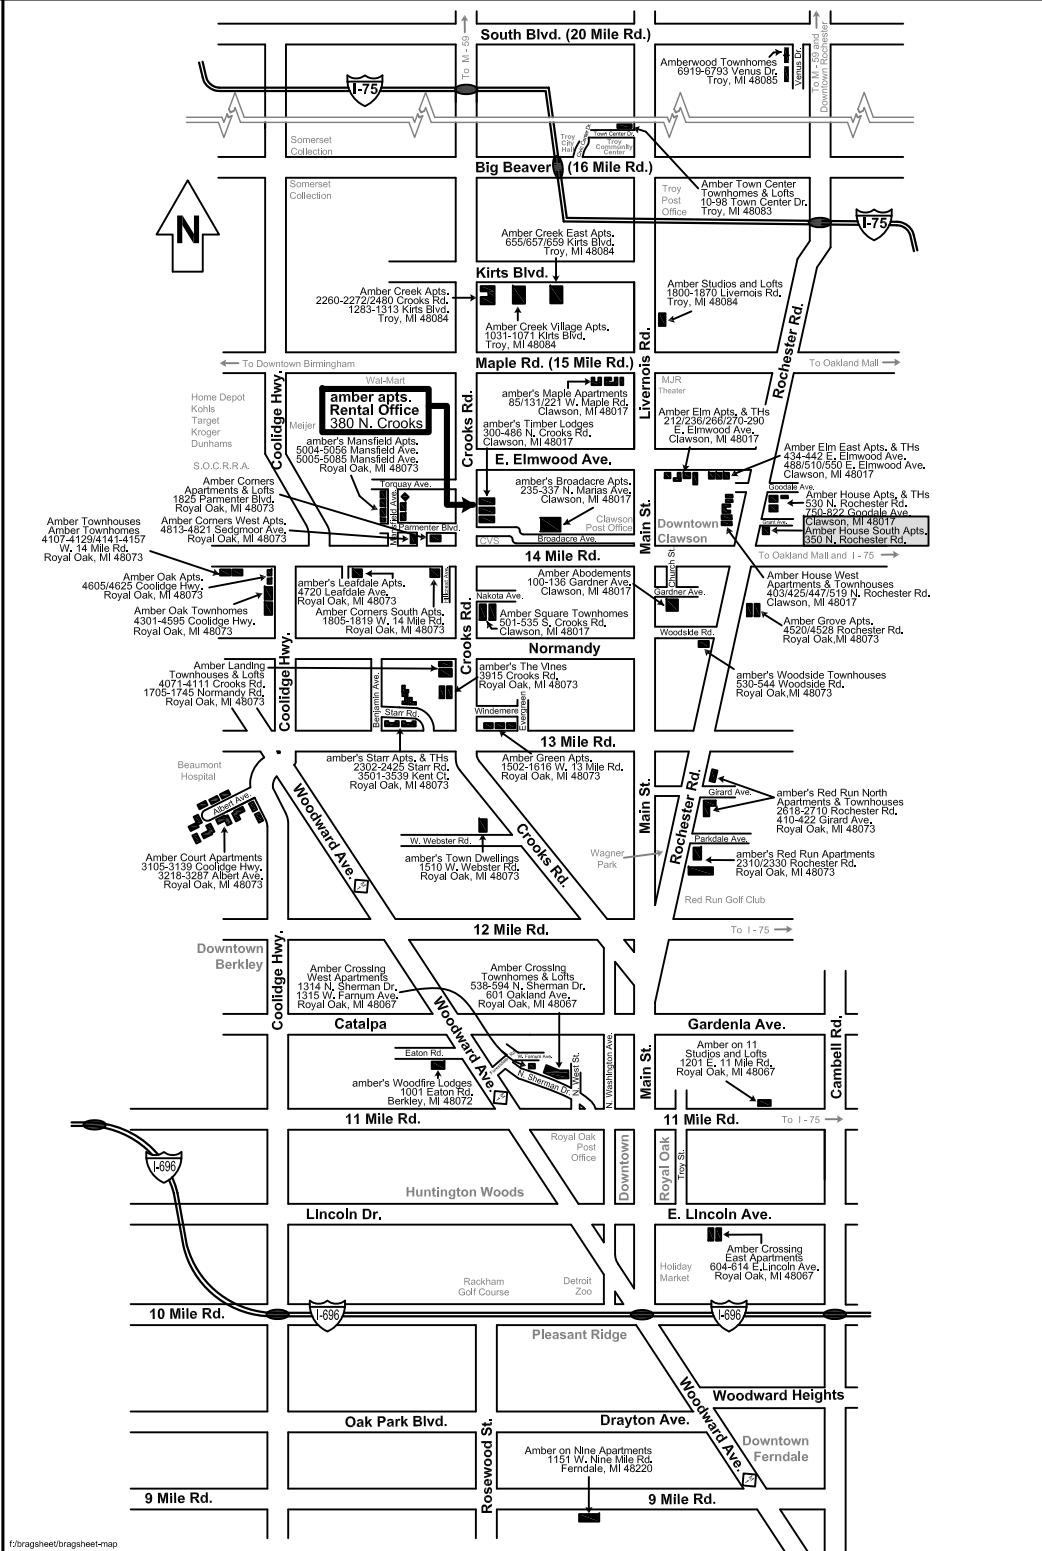

Amber House South Apartments

18d

Amber House South Apartments

350 N. Rochester Rd.
Clawson, MI 48017

- a. **Amber House South Apartments** -- a 2-story brick building on N. Rochester Rd., 2 blocks north of 14 Mile Rd., Clawson.
- b. Each of the 7 **Grant** style 1 bedroom units is on the 1st or 2nd floor level.
- c. The **Lee** style 1 bedroom unit is on the 1st floor level.
- d. Rent includes cold water, kitchen appliances, microwave, dishwasher, central air conditioner, in-unit washer/dryer, hardwood floors, vertical blinds, private patio or balcony. Cable T.V. available.
- e. Cat OK. Dogs are not permitted.
- f. **Amber House South Apartments** are near Troy; also close to schools, parks, offices, the Somerset Collection and I-75.