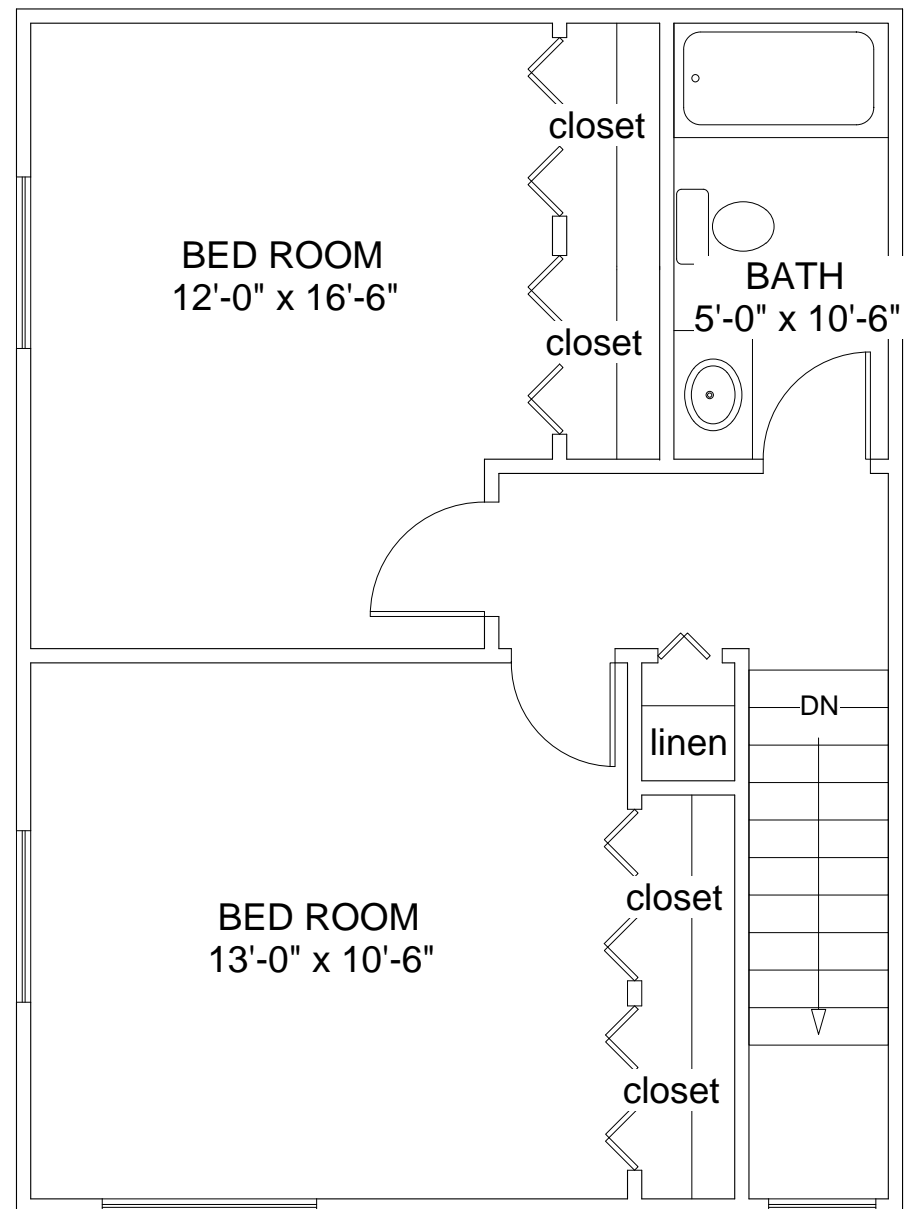

1st Floor

2nd Floor

amber's Red Run North Townhouses

2 Bedroom TOWNHOUSE

930 sq ft

2702 ROCHESTER RD.

R9