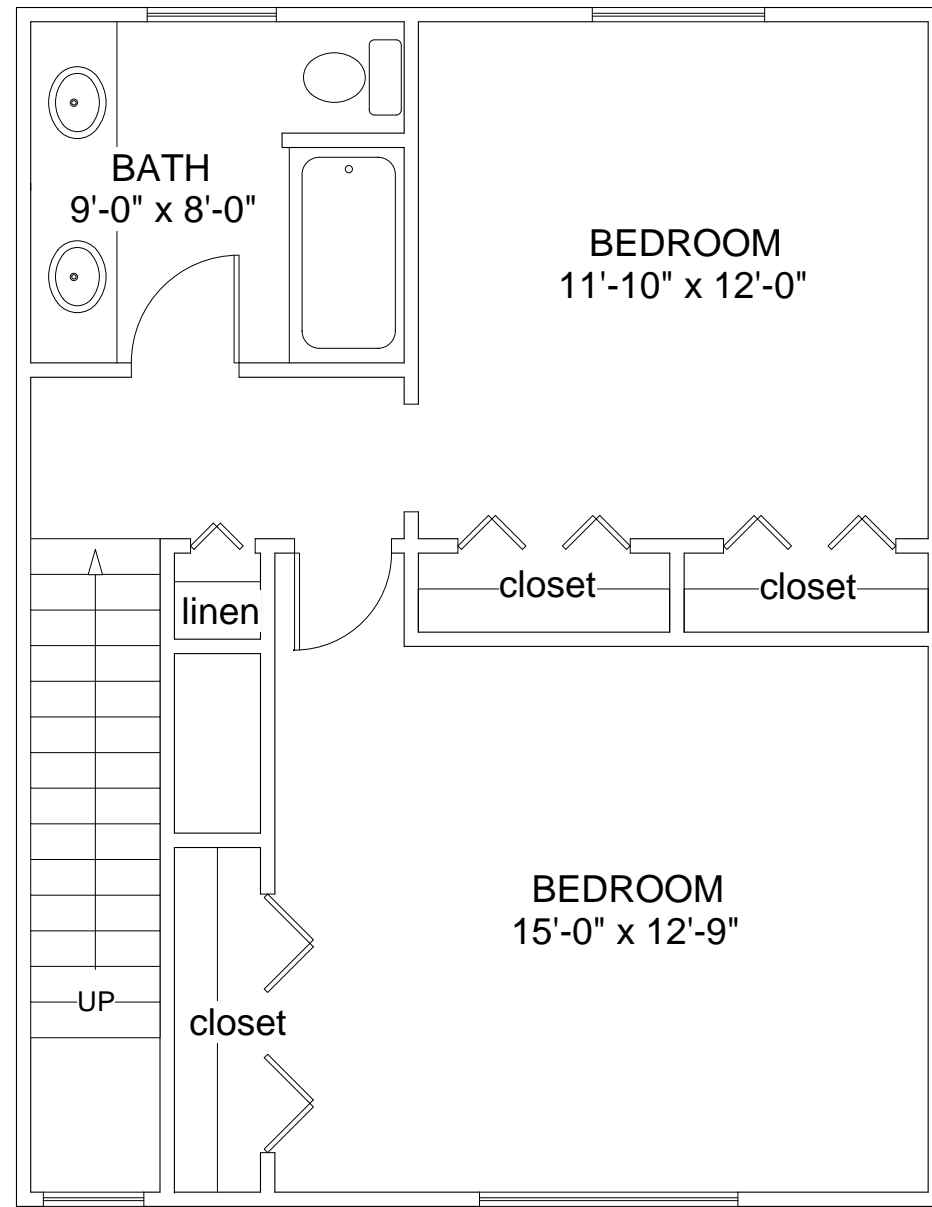

1st Floor

2nd Floor

# amber's Starr Townhouses

2 Bedroom TOWNHOUSE

1134 sq ft (Plus basement with laundry area not shown)

# 2302,2304,2306,2308,2310,2312,  
2314,2316,2318,2320,2322

**P5**

150220