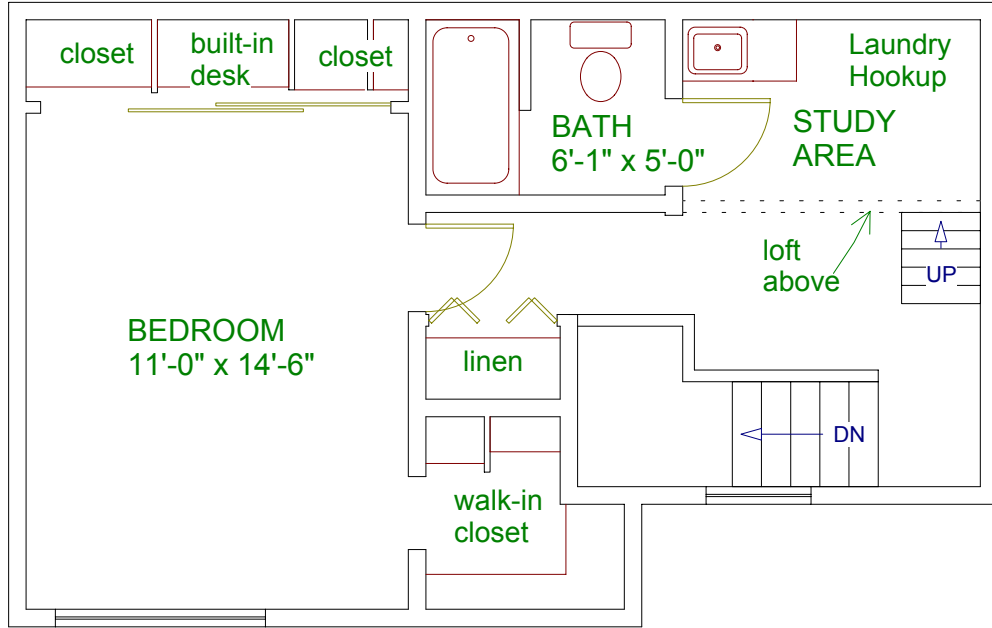

3rd Floor

railing open to study area below

2nd Floor

1st Floor

amber's Timber Lodges
 1 Bedroom + Loft LOFT TOWNLET
 798 sq ft + 85 sq ft LOFT
 #360, 368, 370, 378

L11