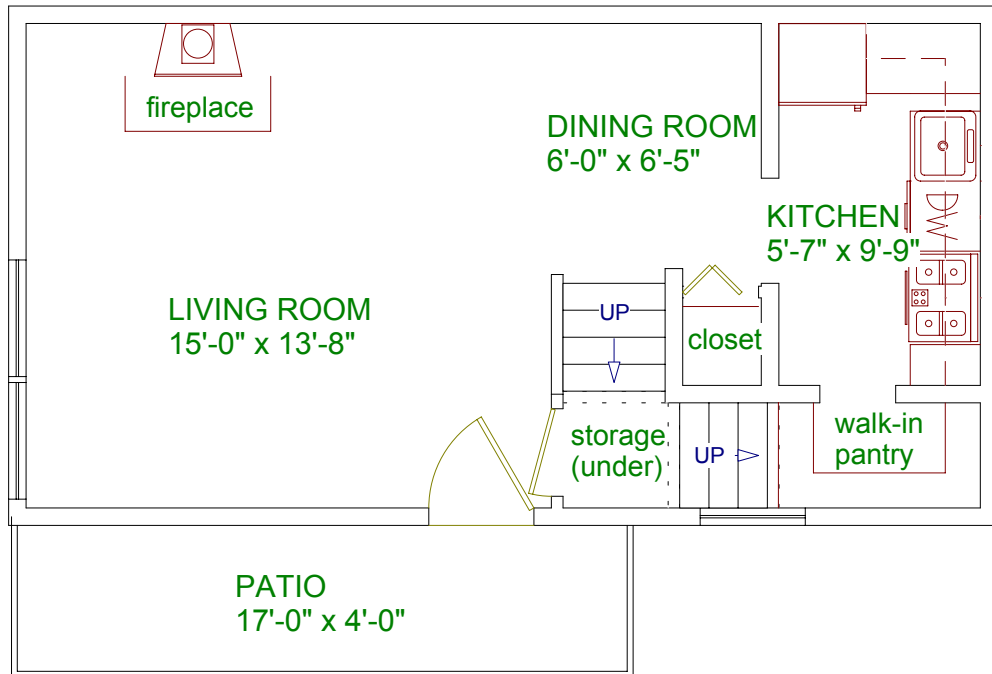

3rd Floor

railing open to study area below

2nd Floor

1st Floor

amber's Timber Lodges
 1 Bedroom + Loft LOFT TOWNLET
 798 sq ft + 85 sq ft LOFT
 #360, 368, 370, 378

L11