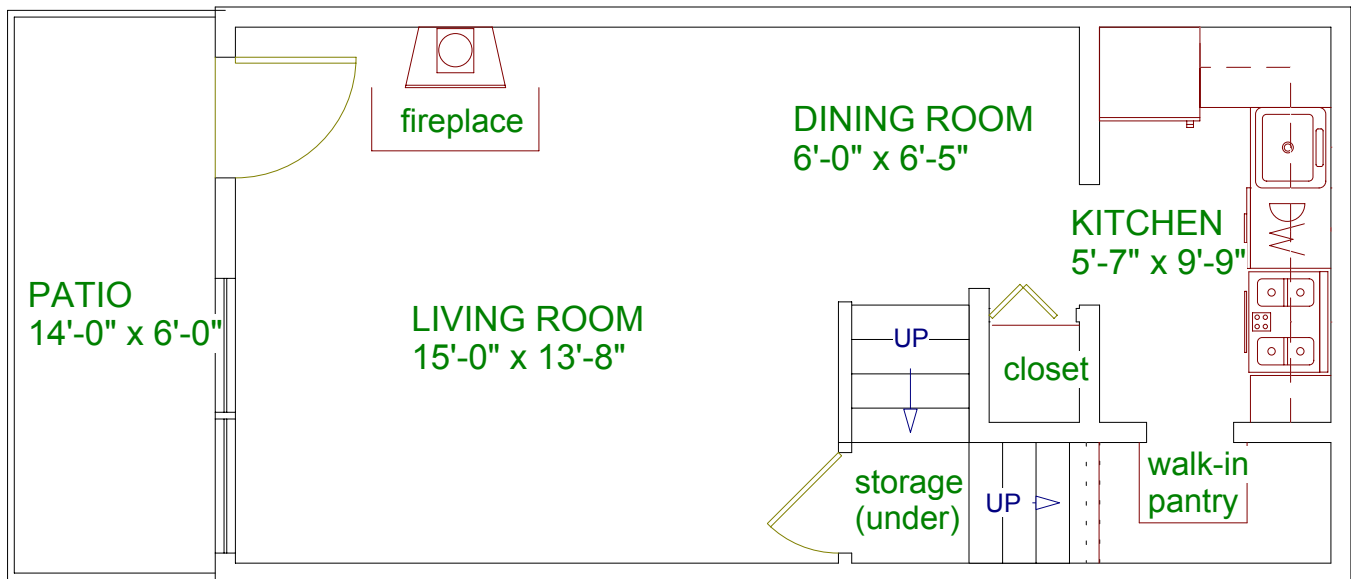

2nd Floor

1st Floor

amber's Timber Lodges

1 Bedroom + Loft LOFT TOWNLET

798 sq ft + 85 sq ft LOFT

362, 366, 372, 376

L12