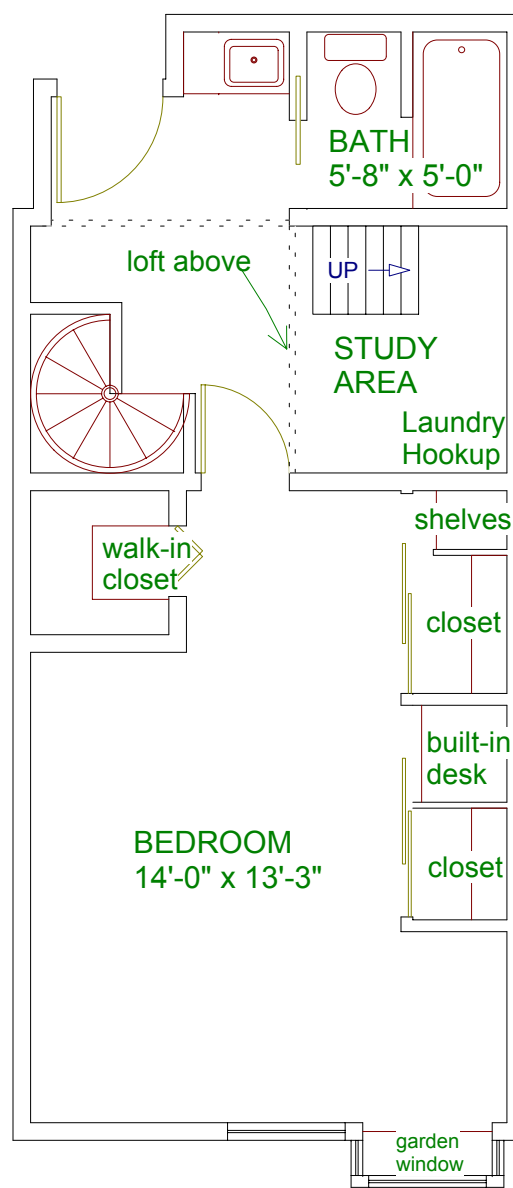

1st Floor

2nd Floor

3rd Floor

railing open to study area below

amber's Timber Lodges

1 Bedroom + Loft TRILEVEL

797 sq ft + 132 sq ft LOFT

400, 406, 410, 416, 450, 456, 460, 466