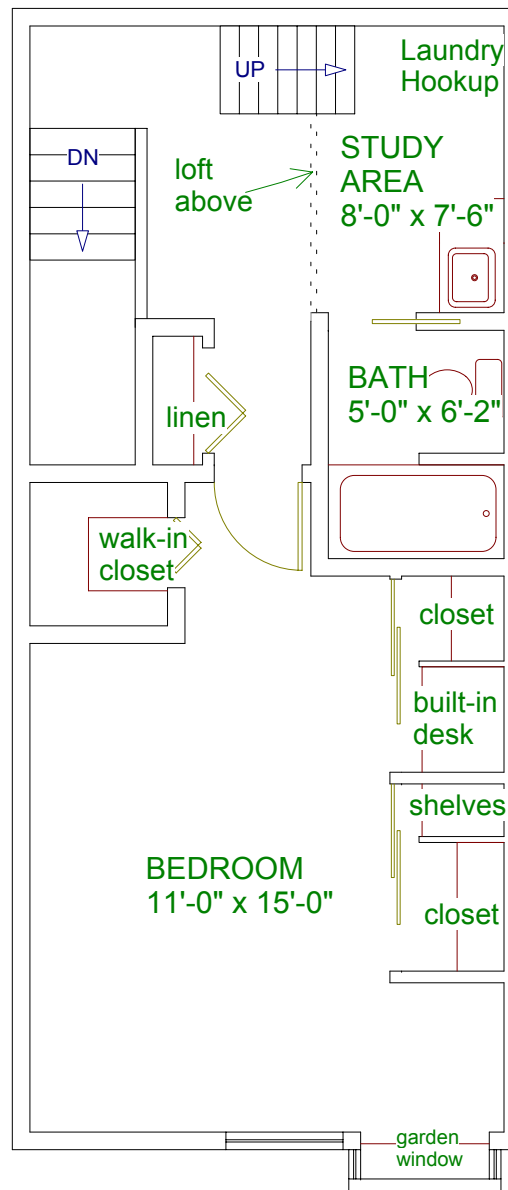

1st Floor

2nd Floor

3rd Floor

## amber's Timber Lodges

1 Bedroom + Loft TRILEVEL

811 sq ft + 116 sq ft LOFT

# 408, 418, 458, 468

L15