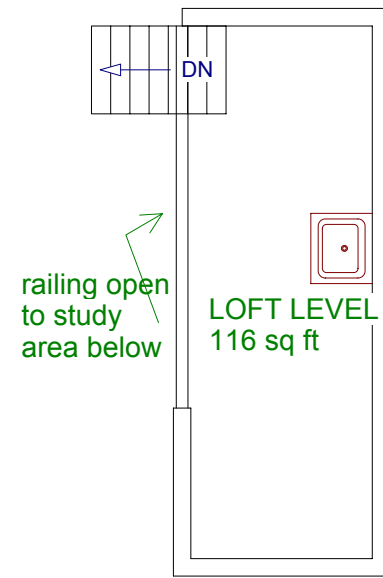

1st Floor

2nd Floor

3rd Floor

## amber's Timber Lodges

1 Bedroom + Loft TRILEVEL

811 sq ft + 116 sq ft LOFT

# 408, 418, 458, 468

L15