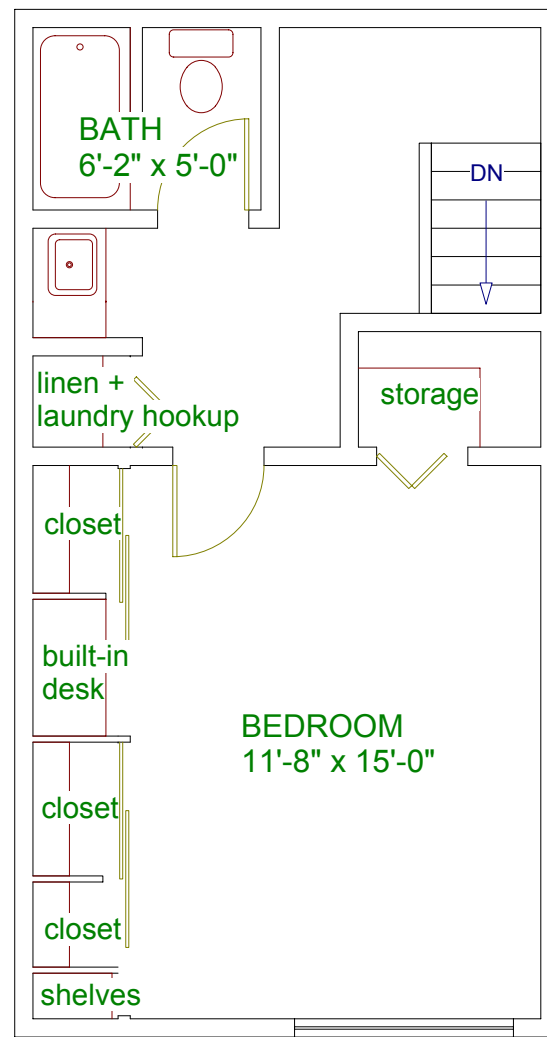

1st Floor

2nd Floor

amber's Timber Lodges

1 Bedroom TOWNLET

722 sq ft

#342, 346, 352, 356 (as shown)

#340, 348, 350, 358 (corner similar)

L9