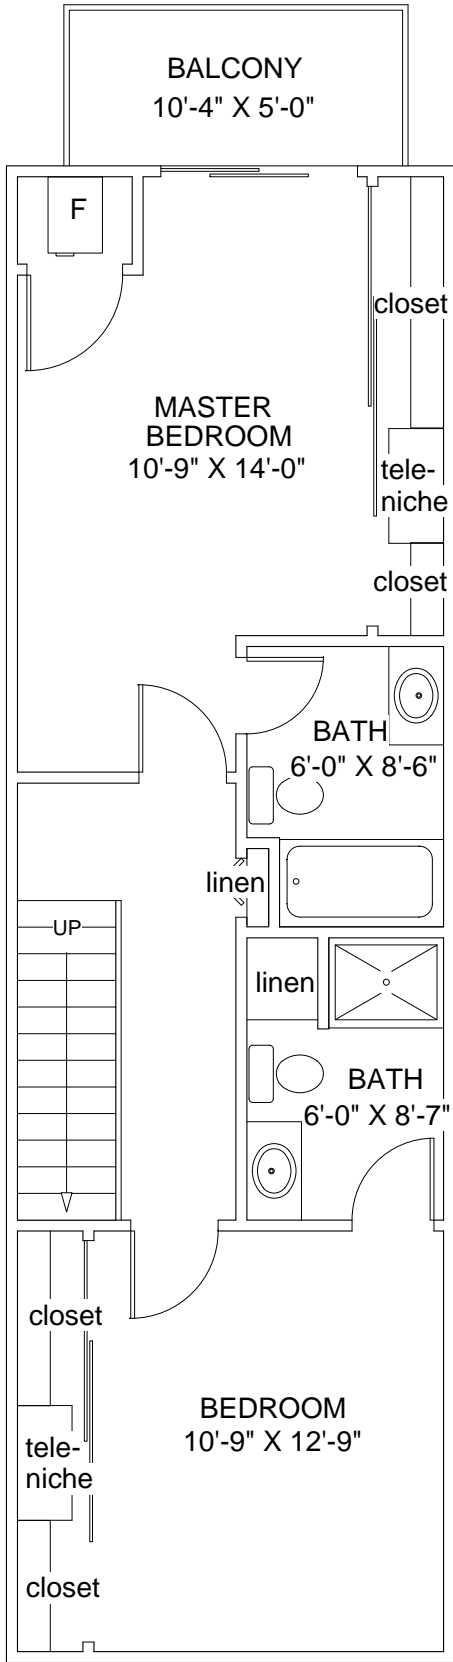

Lower Level

Entry Level

Loft Level

Amber Landing Townhouses and Lofts
 3 Bedroom + 3 Bath Loft Townhouse Terrace BEACON HILL
 1,189 sq ft + 104 sq ft terrace
 # 311

Y4