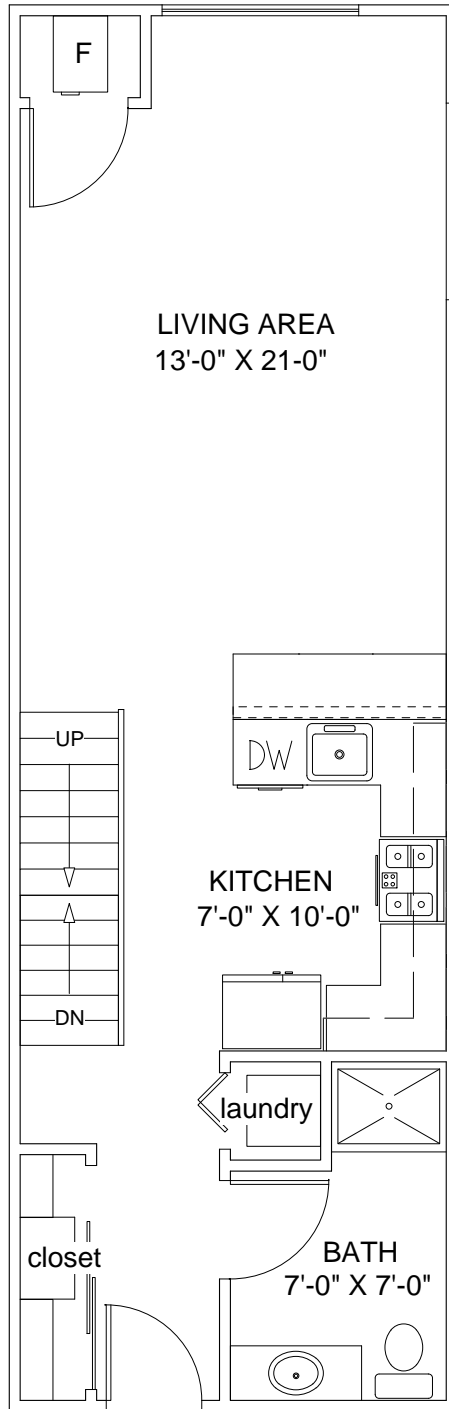

Lower Level

Entry Level

Loft Level

Amber Landing Townhouses and Lofts
 3 Bedroom + 3 Bath Loft Townhouse Terrace BEACON HILL
 1,189 sq ft + 104 sq ft terrace
 # 311

Y4