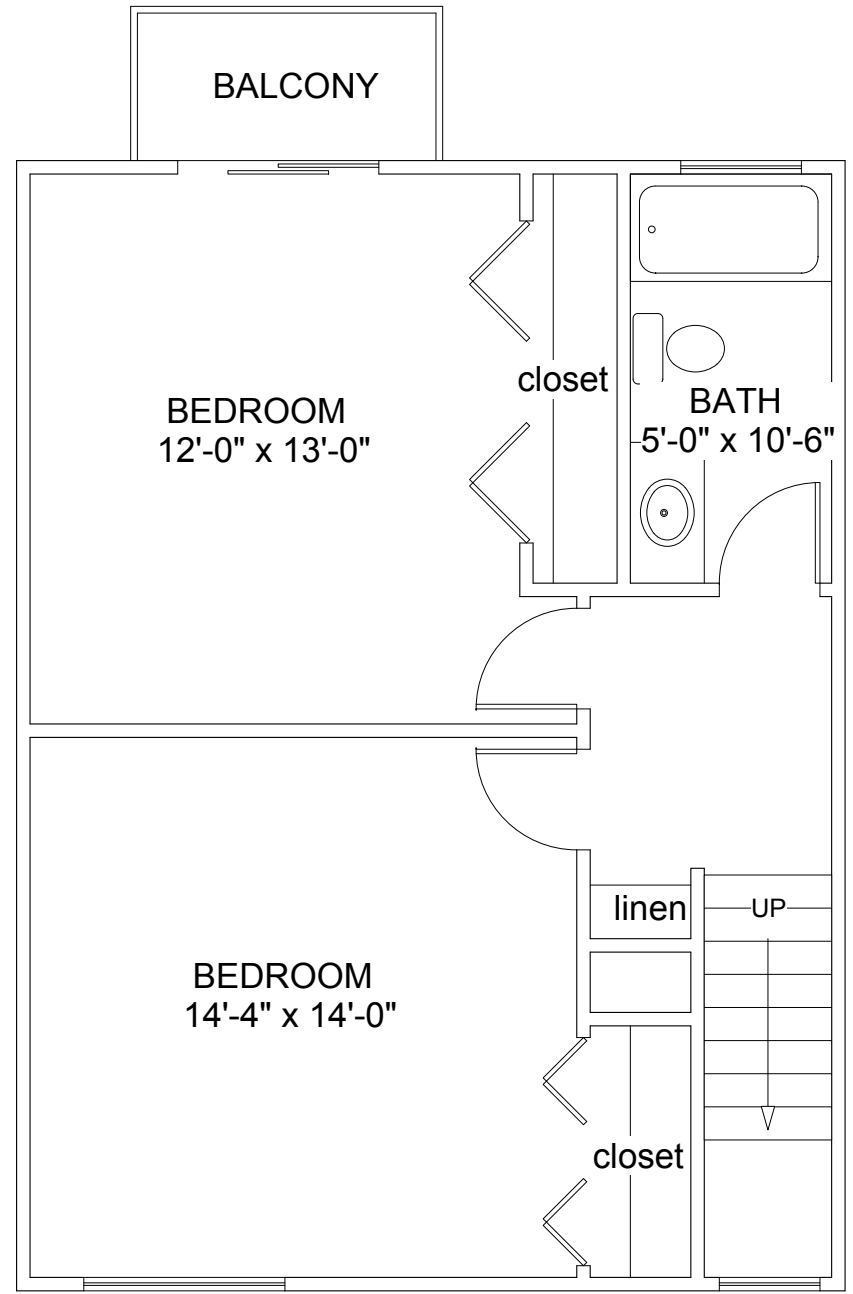

1st Floor

2nd Floor

amber's Red Run North Townhouses

2 Bedroom TOWNHOUSE

1080 sq ft (Plus basement with laundry area not shown)

2706, 2708 & 2710 ROCHESTER RD.

R11